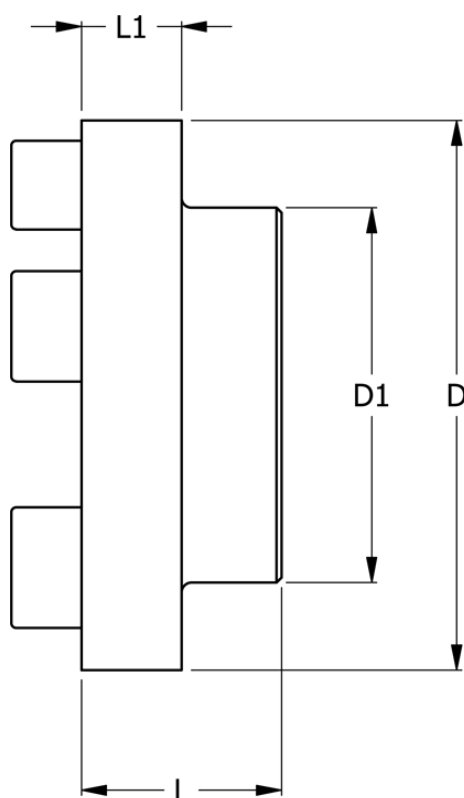

Article number: 330625004

Description: Coupling N-Eupex str. 250
Part 4 without bore

Measures

D	= 250
D1	= 165
L	= 100
L1	= 18
Max bore	= 100
Torque (N m)	= 2800